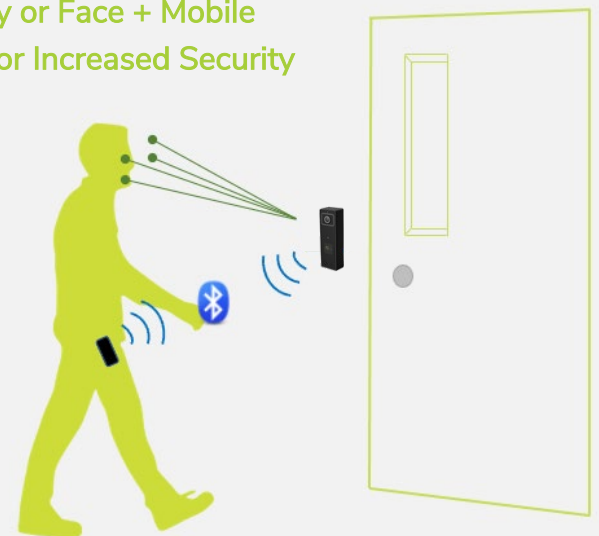

Use With
SAFR Key
Mobile App

SAFR SCAN

SC50 Mullion Mount Door Station

SAFR SCAN SC50 model delivers a frictionless, fast access control experience employing the latest advancements in secure facial authentication technology. Users need only glance at the device for fast authentication. No need for keycards, badges, or PIN codes. Combine with the SAFR Key app to use our PKOC Mobile Credentials for even greater security. Create a secure, convenient, and affordable solution and your phone stays in your pocket!

SAFR SCAN is easy to install and integrates with a variety of leading access control platforms for fast deployment. Designed in the USA with TAA and NDAA compliance, SAFR SCAN is a breakthrough in both performance and price.

Dual Authentication

OSDP/Wiegand

Tailgating Detection

Challenging Light

Anti-spoofing

Low TCO

Secure

- Your Face is Your Credential
- Dual Factor Authentication
- Frictionless – Face + Mobile

Convenient

- Phone Stays in Pocket
- Tailgating Detection

Affordable

- Robust Anti-Spoofing
- Built for Broad Market Adoption
- SIP Intercom Support

Face Only or Face + Mobile Credential for Increased Security