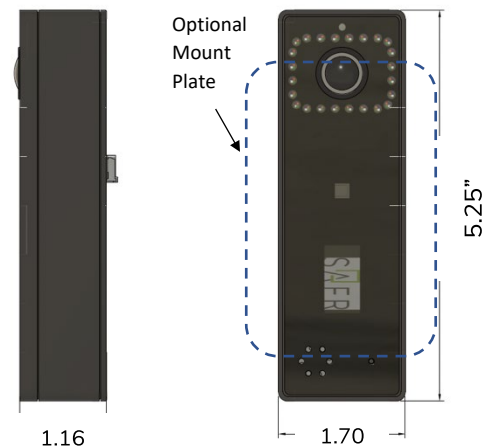

Part Numbers	
SFR-SC50	Facial Authentication Door Station, RGBIR Sensor, Face Priority Auto Exposure, 1.3" Capacitive Touch Screen, IR LED, White LED, Wiegand, OSDP, I/O, Audio Full Duplex, 12V DC
SFR-SC50-SB	Facial Authentication Door Station with SRF-SB75, RGBIR Sensor, Face Priority Auto Exposure, 1.3" Capacitive Touch Screen, IR LED, White LED, Wiegand, OSDP, I/O, Audio Full Duplex, Ethernet, PoE/12V DC
SFR-SB75	Secondary Box for PoE and Network Connection. Remotes connections away from SAFR SCAN.

Dimensions

Contact sales@1pcsc.com for pricing and availability