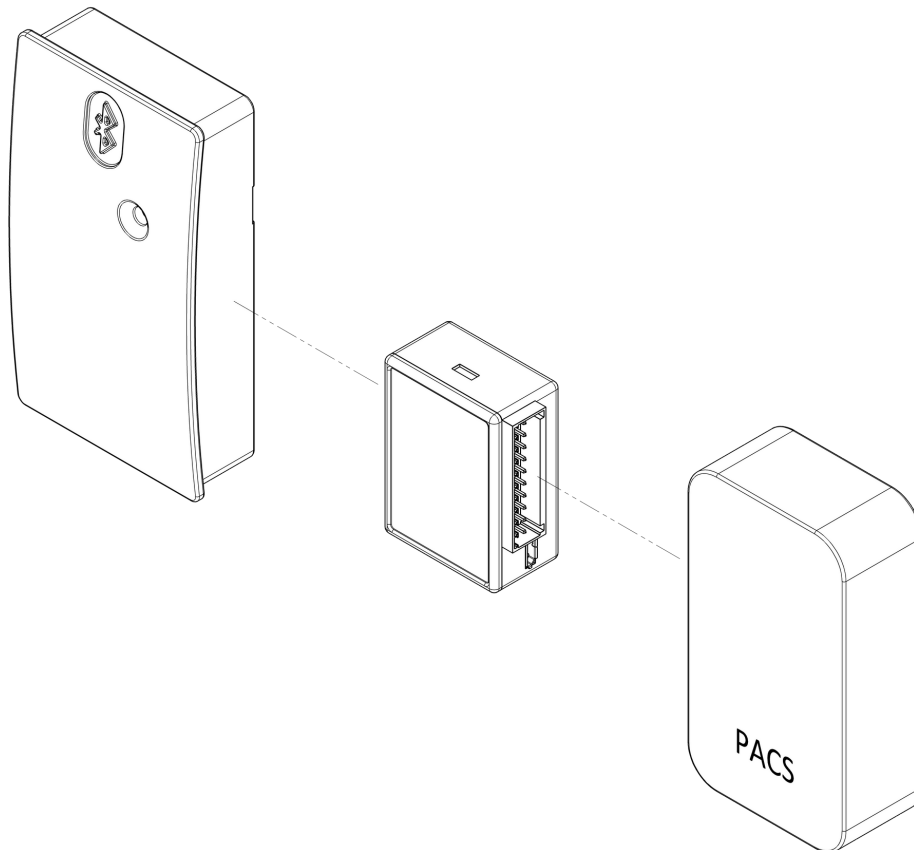

SABRE INLINE

The simple, reliable and affordable mobile access upgrade that works with any access control system

Overview

The SABRE INLINE makes it easy to upgrade any existing access control system with mobile access, without giving up support for your physical access cards. When connected between a host reader and a physical access control panel, the SABRE INLINE enables mobile devices and wearables to be used as a replacement or in-conjunction with existing card technologies.

How does it work?

The SABRE INLINE is installed between the existing door reader and the physical access control system. Virtual Credentials are sent from a mobile device or wearable to the INLINE device using Bluetooth Low Energy (802.15.4). The INLINE decrypts the secure virtual credential and sends it to the control panel using industry standard Wiegand or RS485.

The physical access control system authorizes the request for access and triggers an LED and audible response on the host reader.

Installation

The SABRE INLINE is powered from the host controller. By connecting one side of the SABRE INLINE directly to the control panel and the other side of the INLINE device directly to the reader, Mobile Access through the Safetrust Wallet is enabled.

A full wiring diagram can be found in the Install Guide which includes dimensions, antenna instructions, wiring instructions and power-up steps.

Step into the future with Safetrust Mobile Access.

Tech Specs