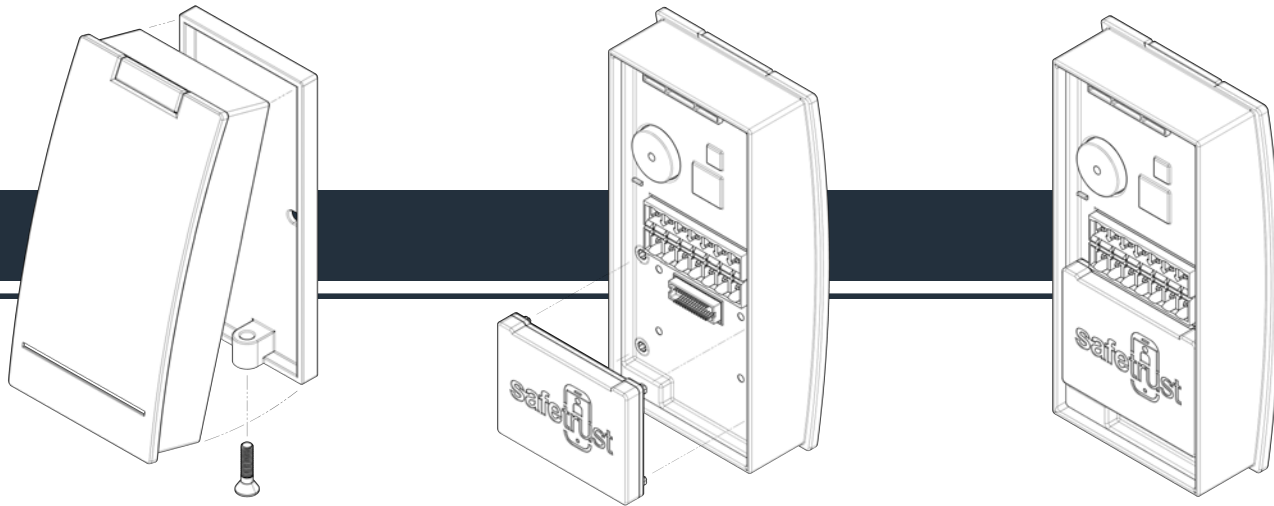

The SABRE MODULE also upgrades the host reader into a full IoT connected sensor, providing active scanning of BLE-enabled devices, with additional support for Thread and Zigbee.

Upgrade in 60 seconds, with no wiring

**1. Remove reader from wall bracket**

Remove the mounting screw and pull the reader in an 'out and upward' motion to remove it from the wall mount bracket.

**2. Plug in the SABRE MODULE**